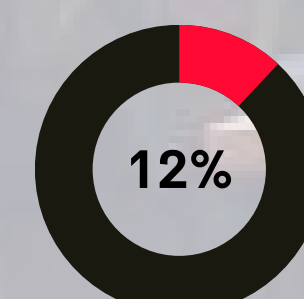

ENGINEERING

COMMERCE

SCIENCE

MANAGEMENT

ARTS

BATCH SPECIALIZATION
[MAJOR]

FINANCE

MARKETING

OPERATIONS

HR

Professional Background

NO. OF FRESHERS AND EXPERIENCED CANDIDATES

- FRESHERS: 124
- EXPERIENCED: 67

AVERAGE WORK EXPERIENCE

PREVIOUS WORK EXPERIENCE (SECTOR WISE)

SOME PREVIOUS EMPLOYERS