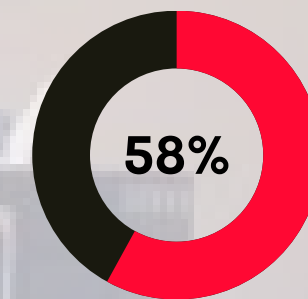

ENGINEERING

COMMERCE

SCIENCE

MANAGEMENT

ARTS

BATCH SPECIALIZATION
[MAJOR]

FINANCE

MARKETING

OPERATIONS

HR

Professional Background

NO. OF FRESHERS AND EXPERIENCED CANDIDATES

- FRESHERS: 124
- EXPERIENCED: 67

AVERAGE WORK EXPERIENCE

PREVIOUS WORK EXPERIENCE (SECTOR WISE)

SOME PREVIOUS EMPLOYERS