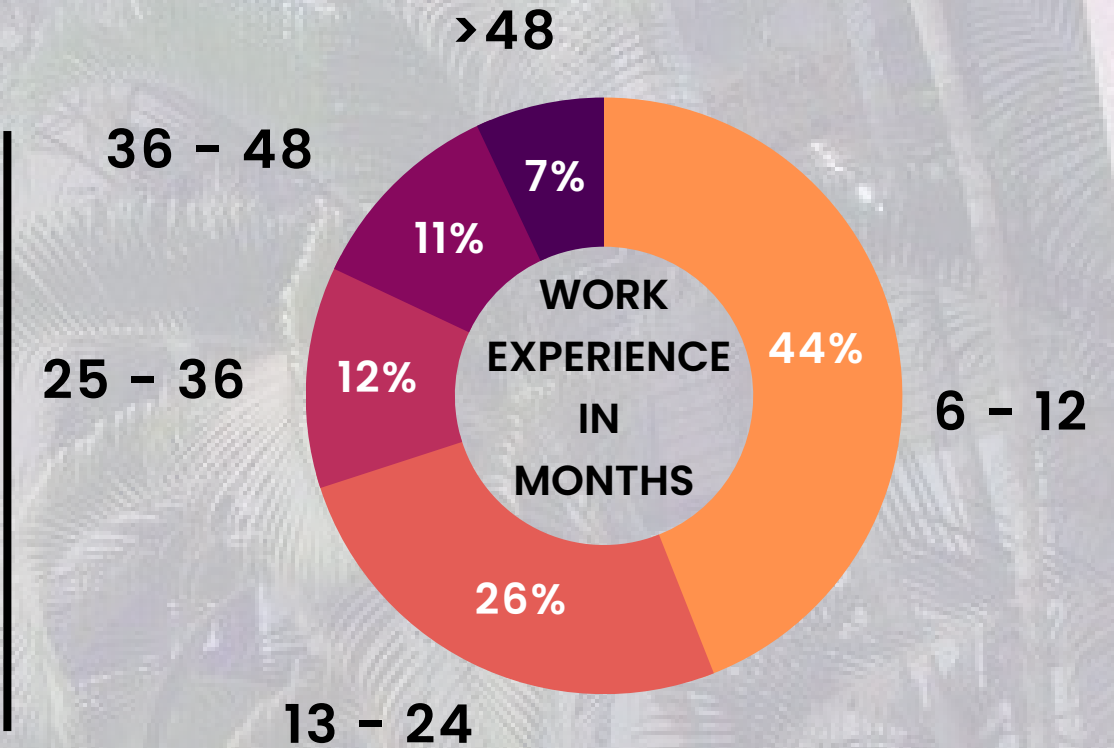

OPERATIONS

HR

Professional Background

NO. OF FRESHERS AND EXPERIENCED CANDIDATES

- FRESHERS: 124
- EXPERIENCED: 67

AVERAGE WORK EXPERIENCE

PREVIOUS WORK EXPERIENCE (SECTOR WISE)

SOME PREVIOUS EMPLOYERS