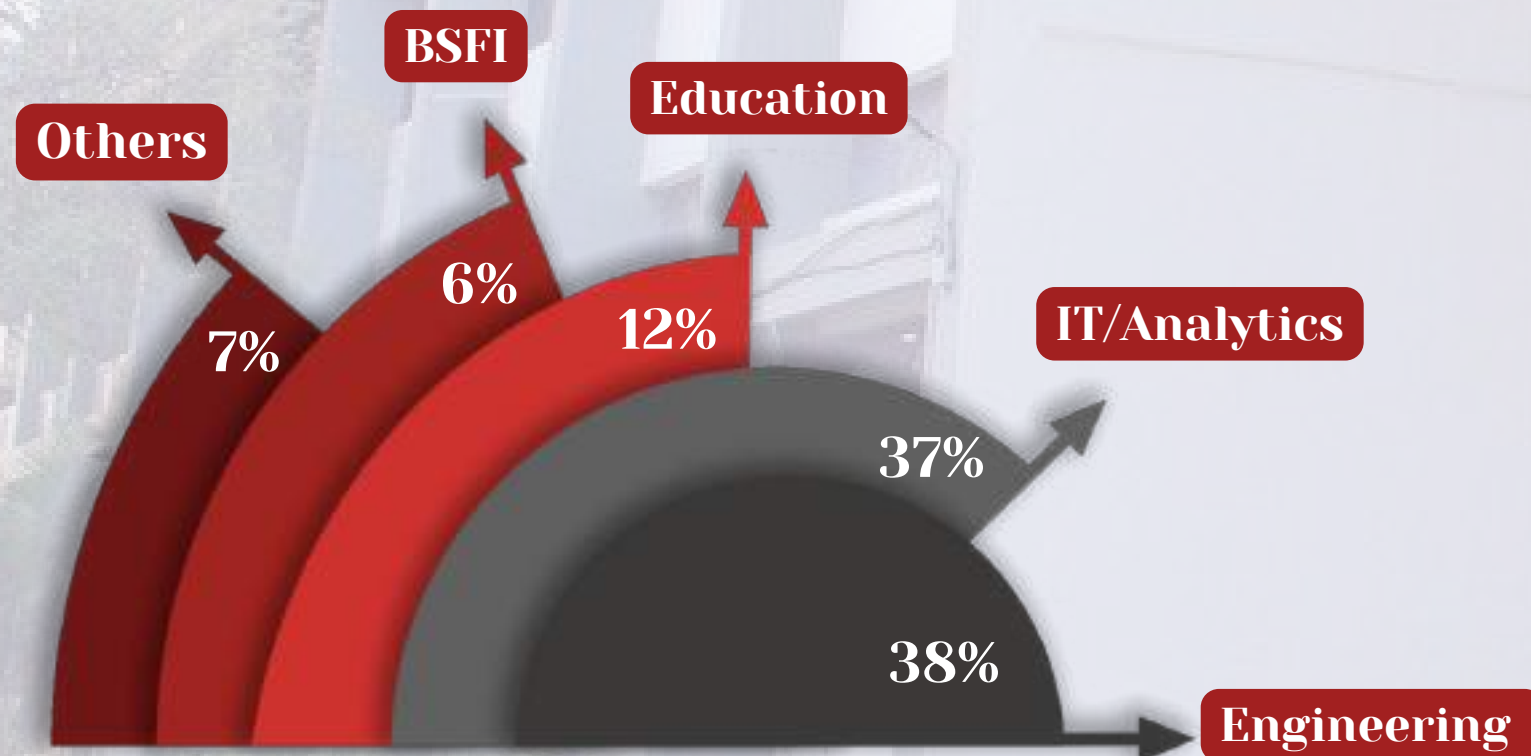

ENGINEERING

COMMERCE

SCIENCE

MANAGEMENT

ARTS

BATCH SPECIALIZATION
[MAJOR]

FINANCE

MARKETING

OPERATIONS

HR

Professional Background

NO. OF FRESHERS AND EXPERIENCED CANDIDATES

- FRESHERS: 124
- EXPERIENCED: 67

AVERAGE WORK EXPERIENCE

PREVIOUS WORK EXPERIENCE (SECTOR WISE)

SOME PREVIOUS EMPLOYERS