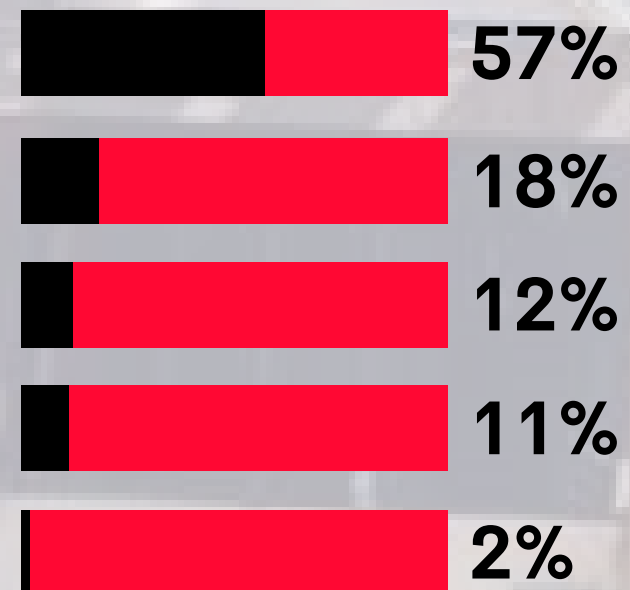

EDUCATIONAL BACKGROUND