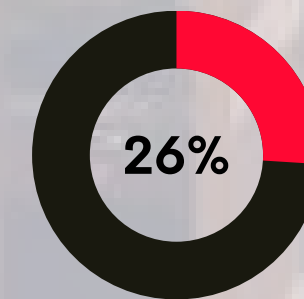

ENGINEERING

COMMERCE

SCIENCE

MANAGEMENT

ARTS

BATCH SPECIALIZATION
[MAJOR]

FINANCE

MARKETING

OPERATIONS

HR

Professional Background

NO. OF FRESHERS AND EXPERIENCED CANDIDATES

- FRESHERS: 124
- EXPERIENCED: 67

AVERAGE WORK EXPERIENCE

PREVIOUS WORK EXPERIENCE (SECTOR WISE)

SOME PREVIOUS EMPLOYERS